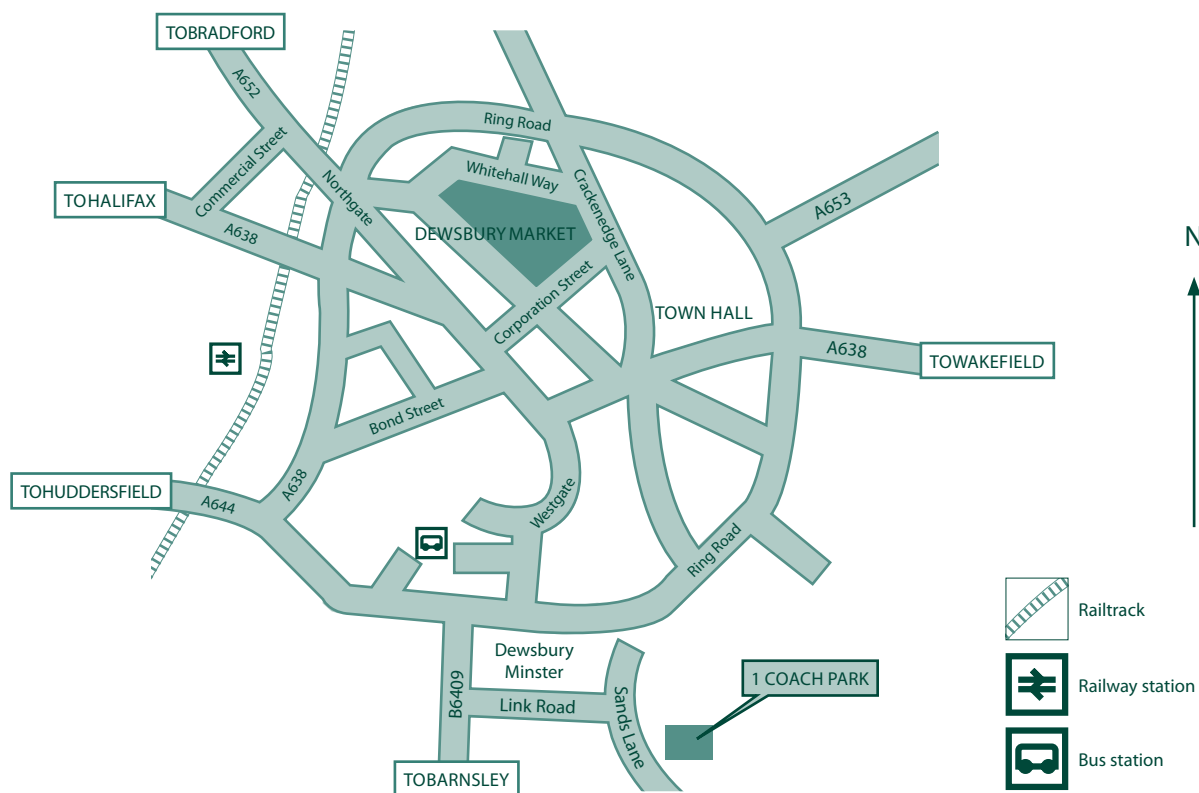

## information for coach drivers

Tourist Information Centre  
The Mill, Batley  
Bradford Road,  
Batley WF17 5LZ

Tel 01924 426670  
Email [batley@ybtbic.co.uk](mailto:batley@ybtbic.co.uk)

Open  
Mon – Sat 09.30 – 17.30  
Sun 11.00 – 17.00